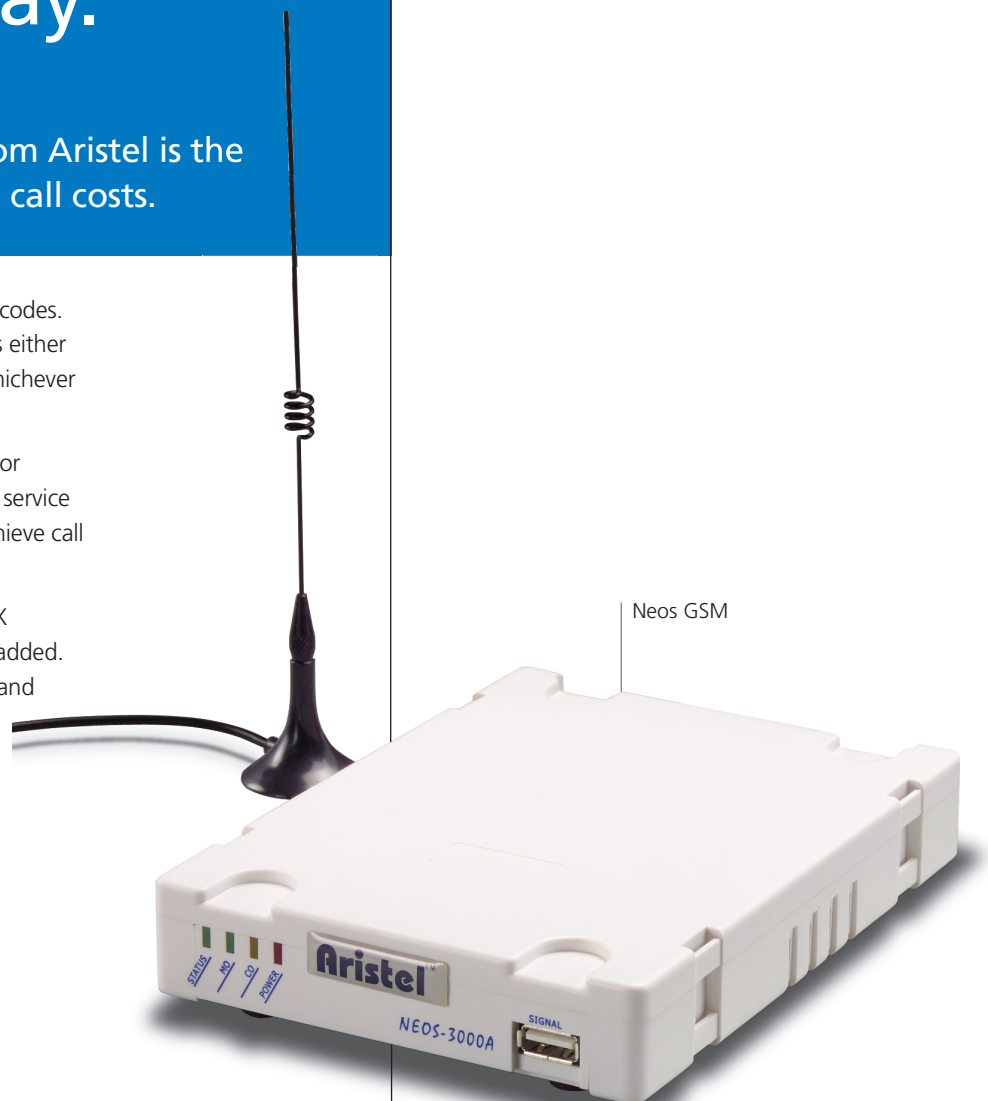

The ultimate gsm gateway.

The NEOS GSM Gateway
(fixed cellular terminal) from Aristel is the
simple solution to slashing call costs.

Neos offers 50 inbuilt programmable LCR codes. Using low-cost call plans, Neos routes calls either as mobile via a sim card or via landline, whichever is the cheaper option.

Enjoy free calls to mobiles from a landline or discount longdistance calls, depending on service provider selected. Neos can realistically achieve call cost savings of up to 70%.

Neos installs in minutes with PSTN or PABX systems, and any number of units can be added. Neos also provides line reversal, call timer and hotline feature.

Aristel fixed cellular terminals and call diverter options

Aristel double LCR fixed cellular terminal - Neos 3000A

Normal LCR / FCT setup

- Standard FCT's use CO ports inefficiently
- Example above shows a 6 line KSU reduces to 4 lines for PSTN calls
- The alternative is to add a costly trunk card to maintain existing 6 PSTN plus 2 FCT trunks