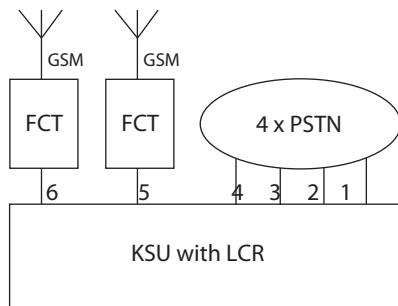

Aristel fixed cellular terminals and call diverter options

Aristel double LCR fixed cellular terminal - Neos 3000A

Normal LCR / FCT setup

- Standard FCT's use CO ports inefficiently
- Example above shows a 6 line KSU reduces to 4 lines for PSTN calls
- The alternative is to add a costly trunk card to maintain existing 6 PSTN plus 2 FCT trunks

Aristel NEOS 3000A FCT setup

- Using NEOS 3000A 6 PSTN lines can still be maintained as well as 2 cellular trunks
- Using DOUBLE LCR you LCR both the NEOS & KSU
- PSTN line access order is 1-6 and FCT access is 5 and 6
- Flexibility and line efficiency is maintained