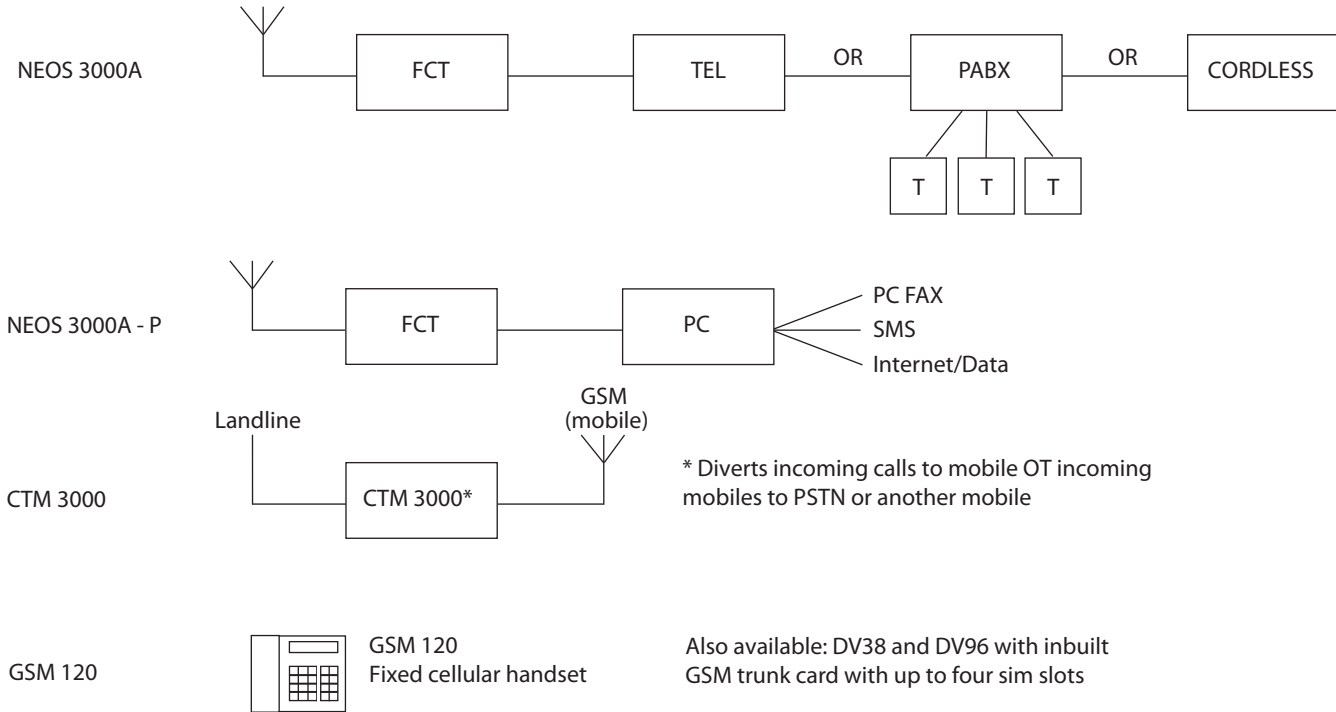

The ultimate gsm gateway.

The NEOS GSM Gateway
(fixed cellular terminal) from Aristel is the
simple solution to slashing call costs.

Neos offers 50 inbuilt programmable LCR codes. Using low-cost call plans, Neos routes calls either as mobile via a sim card or via landline, whichever is the cheaper option.

Enjoy free calls to mobiles from a landline or discount longdistance calls, depending on service provider selected. Neos can realistically achieve call cost savings of up to 70%.

Neos installs in minutes with PSTN or PABX systems, and any number of units can be added. Neos also provides line reversal, call timer and hotline feature.

Aristel fixed cellular terminals and call diverter options

Aristel double LCR fixed cellular terminal - Neos 3000A

Normal LCR / FCT setup

- Standard FCT's use CO ports inefficiently
- Example above shows a 6 line KSU reduces to 4 lines for PSTN calls
- The alternative is to add a costly trunk card to maintain existing 6 PSTN plus 2 FCT trunks

Aristel NEOS 3000A FCT setup

- Using NEOS 3000A 6 PSTN lines can still be maintained as well as 2 cellular trunks
- Using DOUBLE LCR you LCR both the NEOS & KSU
- PSTN line access order is 1-6 and FCT access is 5 and 6
- Flexibility and line efficiency is maintained