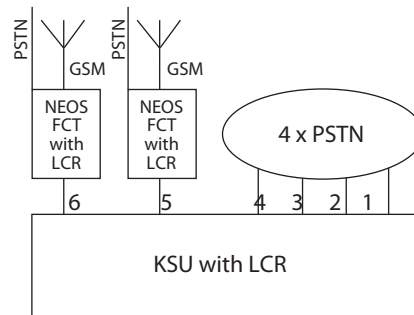

Aristel fixed cellular terminals and call diverter options

Aristel double LCR fixed cellular terminal - Neos 3000A

Normal LCR / FCT setup

- Standard FCT's use CO ports inefficiently
- Example above shows a 6 line KSU reduces to 4 lines for PSTN calls
- The alternative is to add a costly trunk card to maintain existing 6 PSTN plus 2 FCT trunks

Aristel NEOS 3000A FCT setup

- Using NEOS 3000A 6 PSTN lines can still be maintained as well as 2 cellular trunks
- Using DOUBLE LCR you LCR both the NEOS & KSU
- PSTN line access order is 1-6 and FCT access is 5 and 6
- Flexibility and line efficiency is maintained